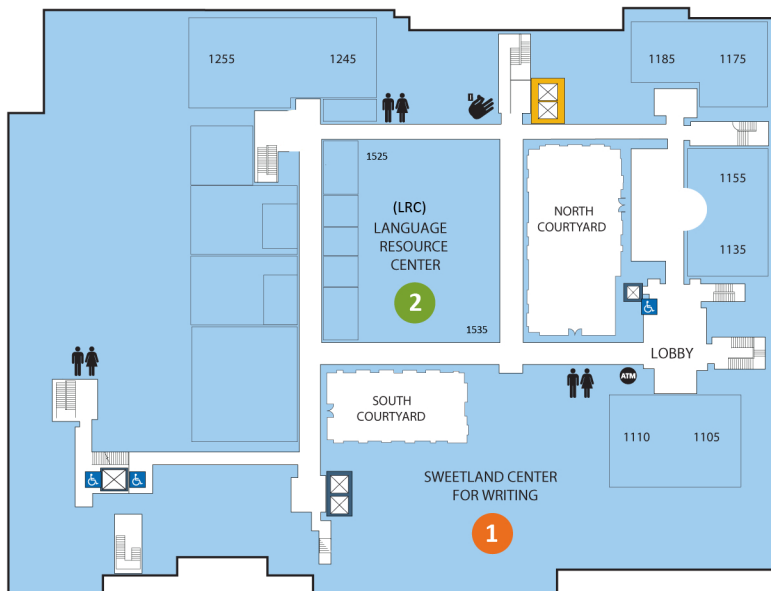

MAP Floor 1 - Below Street

1 Gayle Morris Sweetland Center for Writing

2 Language Resource Center (LRC)

 Elevators

  ATM, Vending

 Restrooms